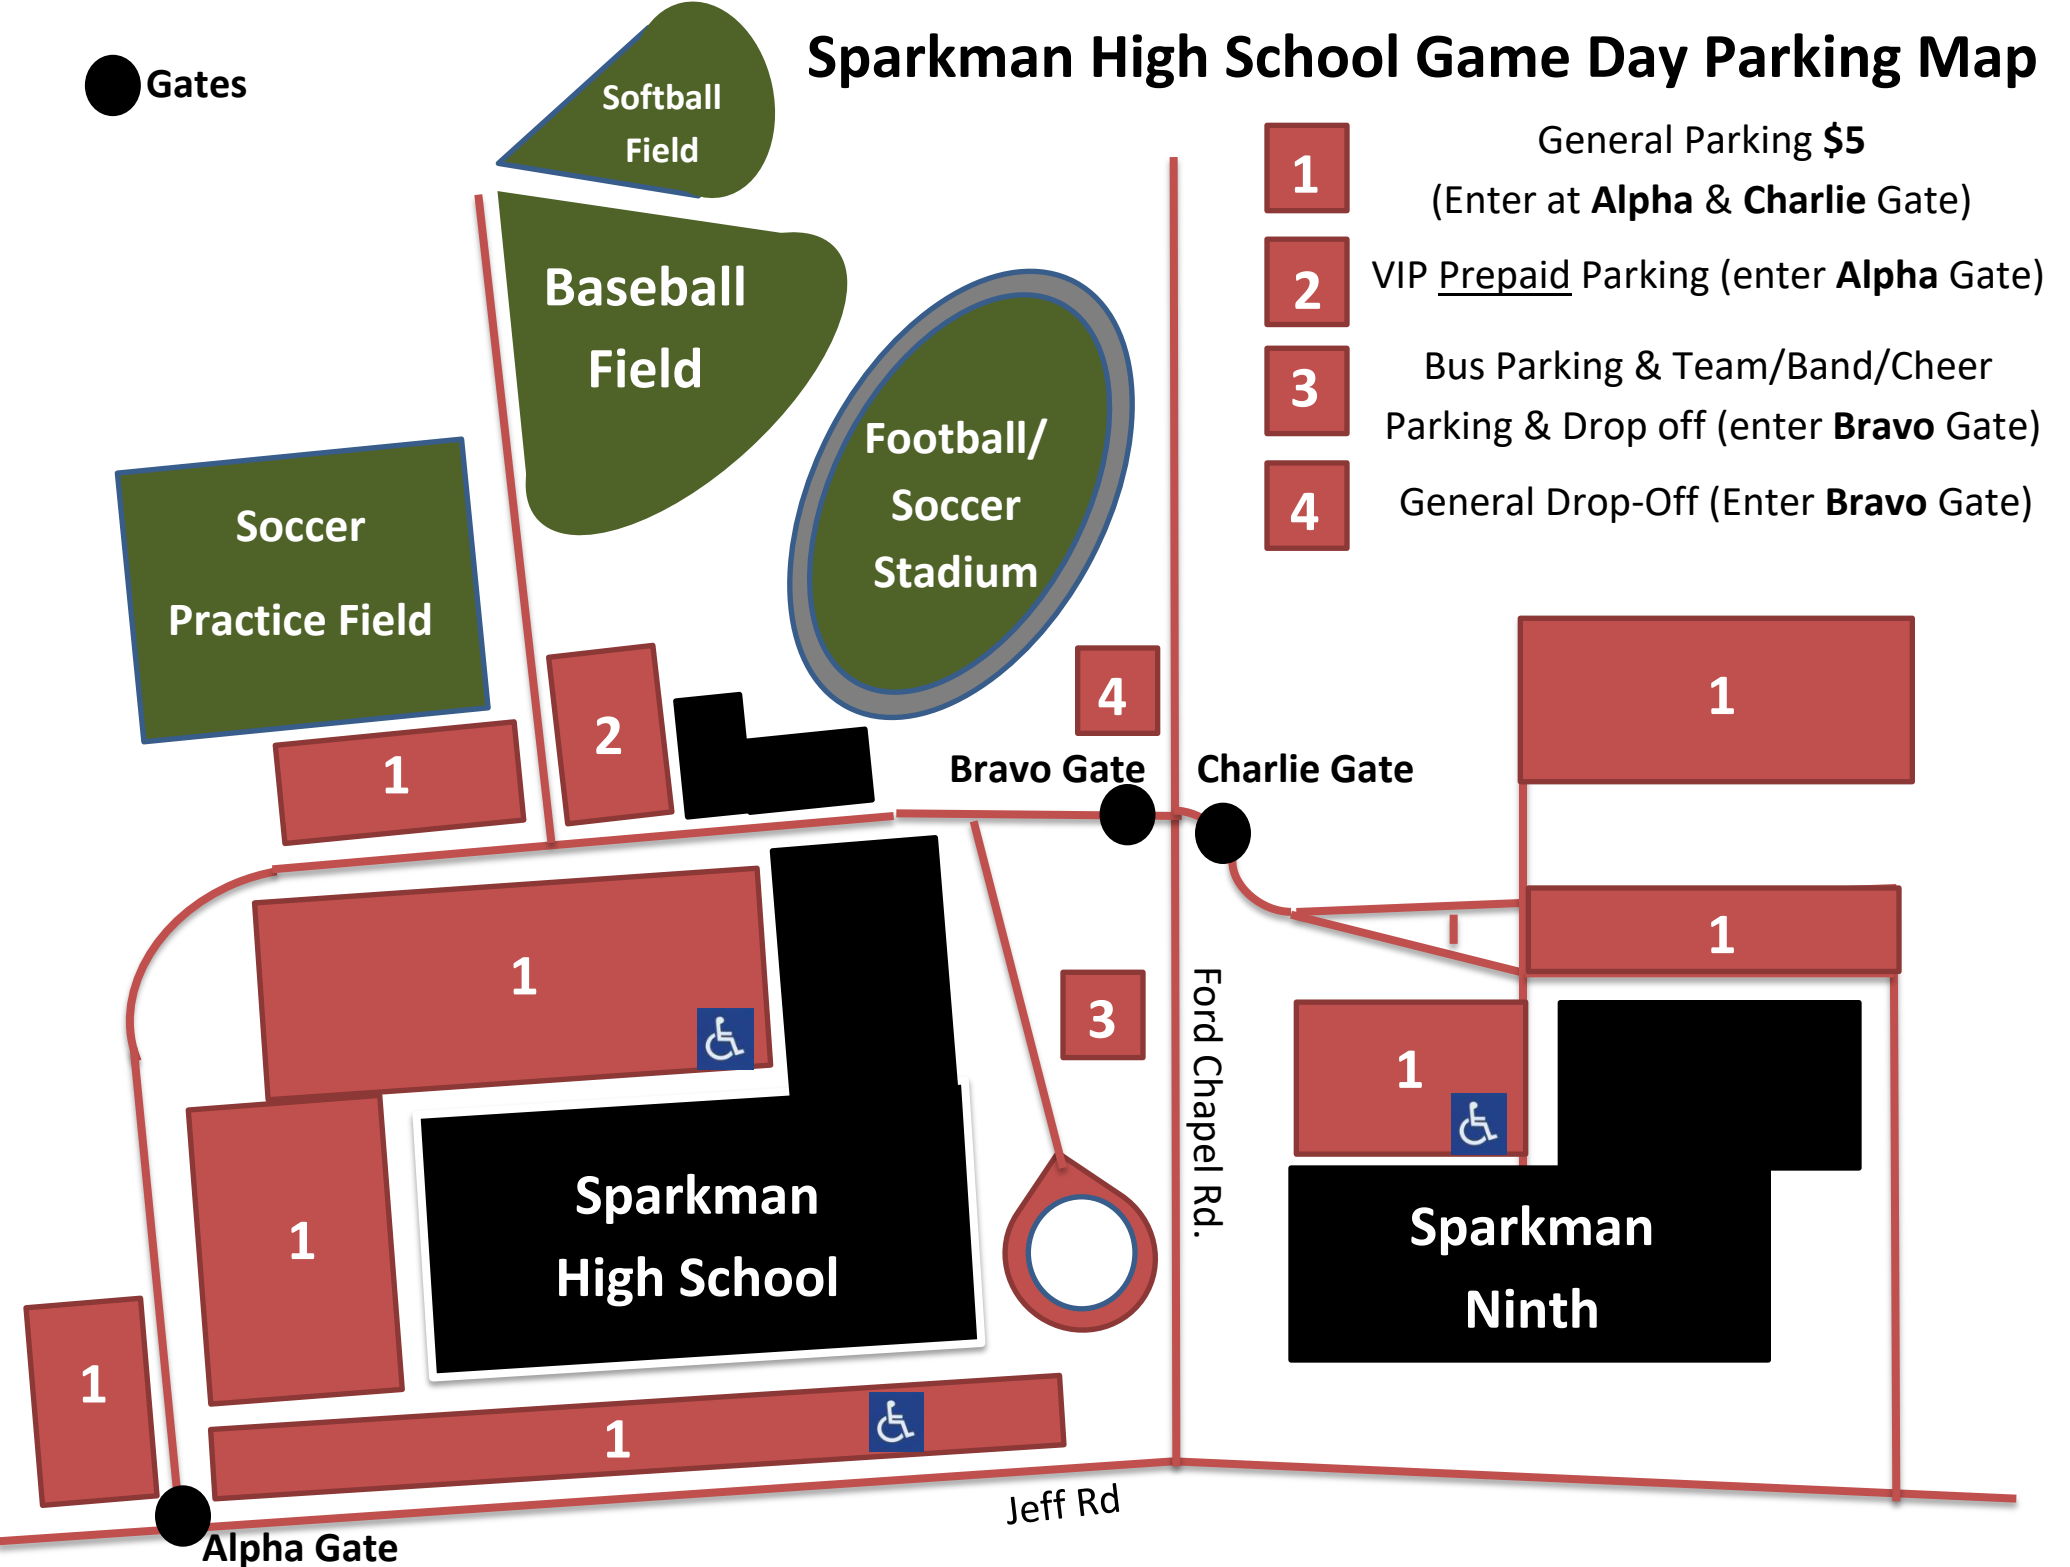

# Sparkman High School Game Day Parking Map

● Gates

- 1** General Parking \$5  
(Enter at **Alpha & Charlie Gate**)
- 2** VIP Prepaid Parking (enter **Alpha Gate**)
- 3** Bus Parking & Team/Band/Cheer  
Parking & Drop off (enter **Bravo Gate**)
- 4** General Drop-Off (Enter **Bravo Gate**)

Softball Field

Baseball Field

Soccer Practice Field

Football/Soccer Stadium

1

2

4

Bravo Gate

Charlie Gate

1

1

3

Ford Chapel Rd.

1

1

Sparkman High School

Sparkman Ninth

1

1

1

Jeff Rd

Alpha Gate